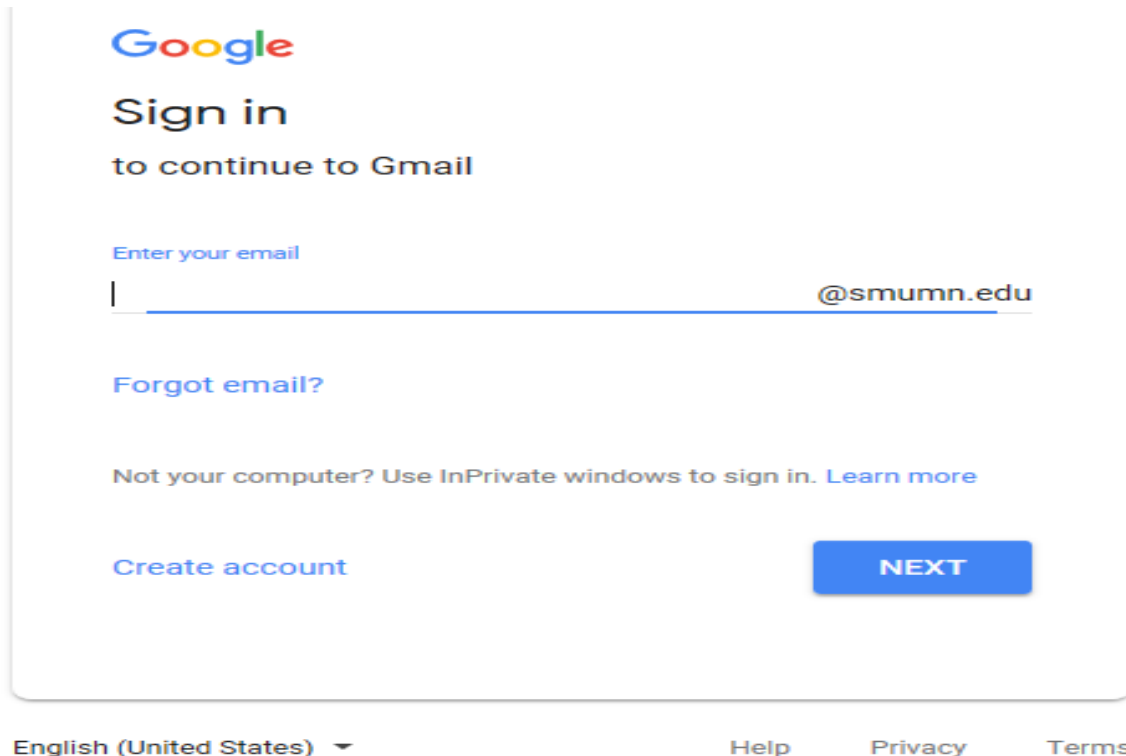

You may also access your SMUMN Gmail account through Google's logon pages, at gmail.com, however you must use your full SMU email address to login (e.g. username@smumn.edu).

[Click for more information about SMUMN Google Email application.](#)